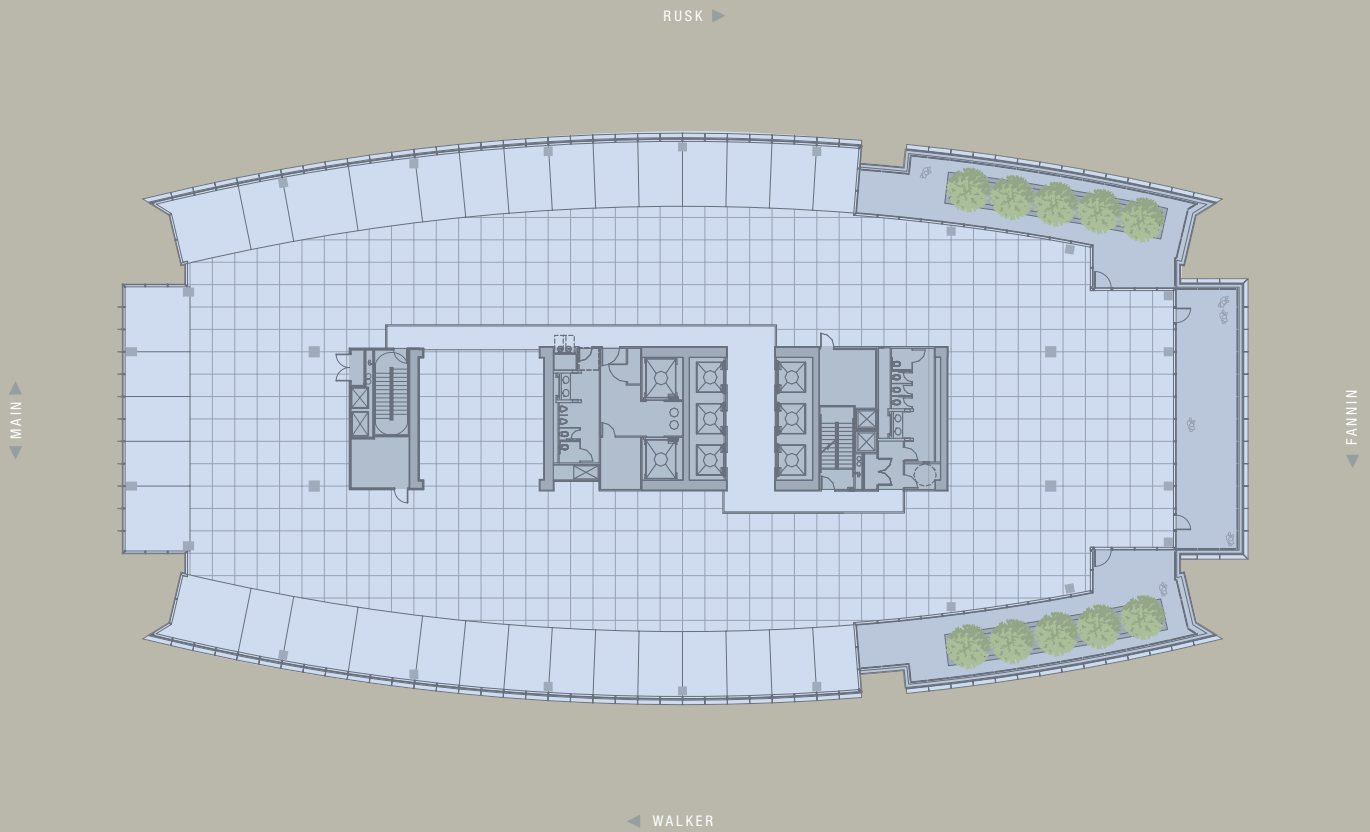

# 39-43

Sky Garden Levels

FLOOR	RENTABLE AREA
43	24,400 SF
42	24,400 SF
41	24,400 SF
40	24,400 SF
39	24,400 SF

This drawing and rentable areas are for conceptual purposes only and are subject to change.