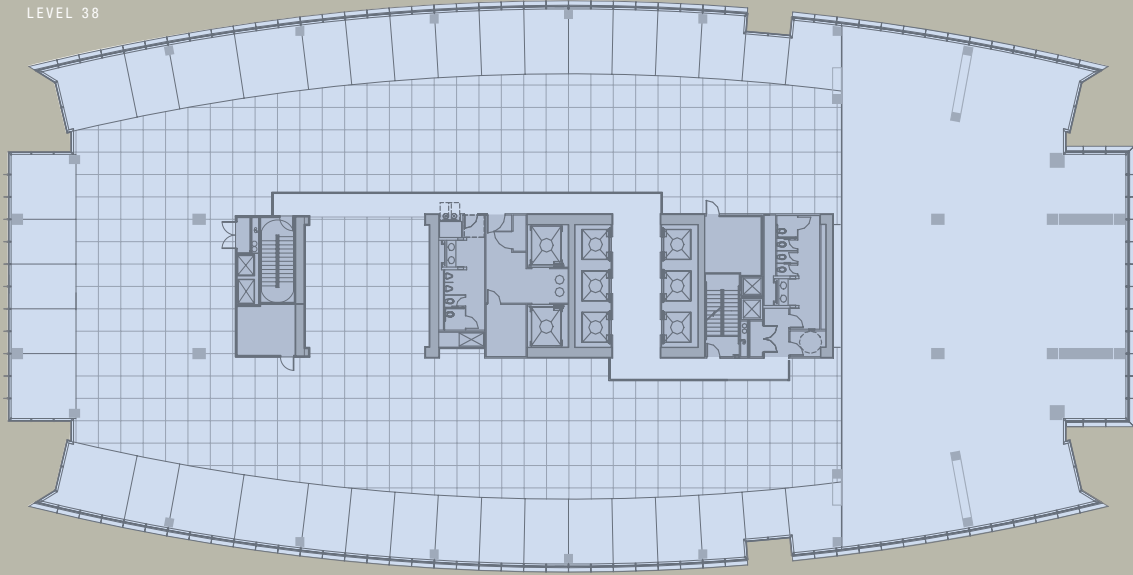

# 37-38 Loft Levels

RUSK ▶

LEVEL 38

▶ MAIN

▶ FANNIN

LEVEL 37

◀ WALKER

FLOOR	RENTABLE AREA
38	21,200 SF
37	27,400 SF

This drawing and rentable areas are for conceptual purposes only and are subject to change.