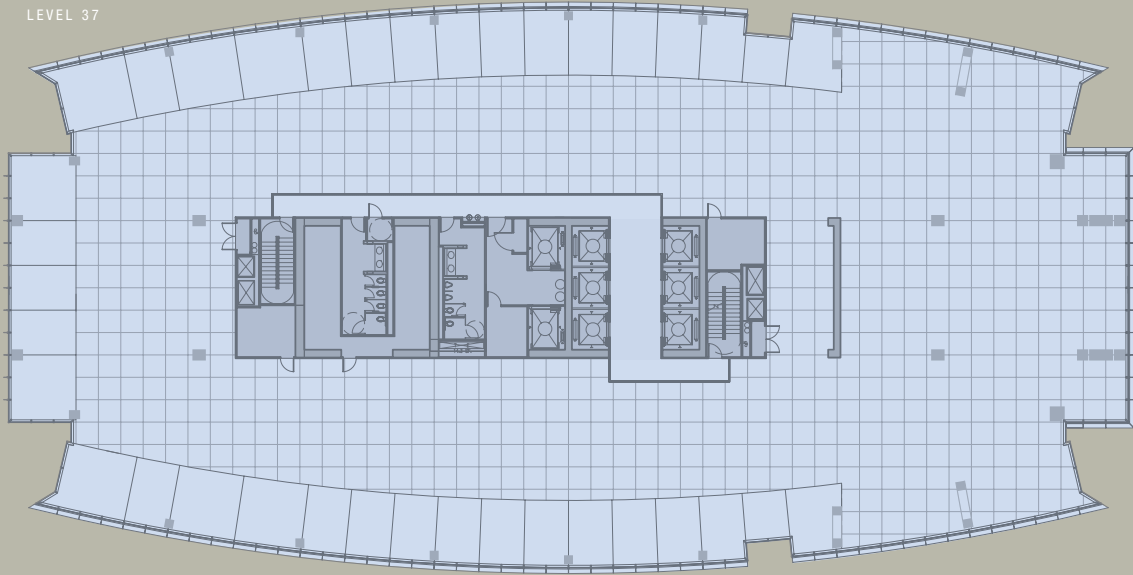

# 37-38 Loft Levels

RUSK ▶

LEVEL 38

▶ MAIN

▶ FANNIN

LEVEL 37

◀ WALKER

FLOOR	RENTABLE AREA
38	21,200 SF
37	27,400 SF

This drawing and rentable areas are for conceptual purposes only and are subject to change.